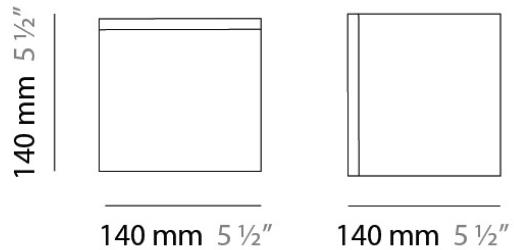

D83003

PROJECT	_____
TYPE	_____
NOTES	_____
QUANTITY	_____
DATE	_____

GENERAL

Series: Kubik
Brand: Panzeri
Division: Design
Mounting Type: Surface
Mounting Location: Ceiling
Subcategory: Ambient

PHYSICAL

Shape: Square
Length (mm): 140
Length (in): 5 ½
Width (mm): 140
Width (in): 5 ½
Height (mm): 140
Height (in): 5 ½
Extension (mm): 140
Extension (in): 5 ½
Light Distribution: Omnidirectional
Weight (kg): 1.50
Weight (lbs): 3.30
Diffuser: Matte White Blown Glass
Fixture Finish: WHI
Fixture Material: Metal

ELECTRICAL

Number of Lamps: 1
Lamp Type: LED Retrofit
Lamp Shape: T4
Bulb Included: Bulb Not Included
Total Output Wattage (W): '3
Max. Wattage Per Lamp (W): 3
Lamp Base: G9
Input Voltage (V): 120

LED

OPTICAL

RATINGS AND CERTIFICATIONS

Certified By: CSA Certified to UL and CSA Standards
IP rating: IP40