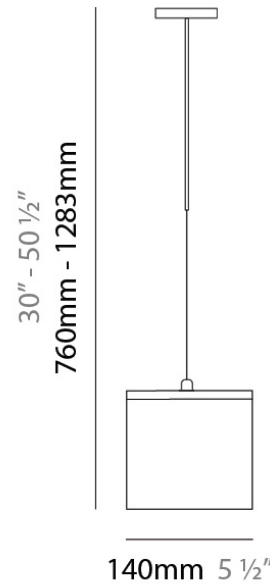

KUBIK SUSPENSION

D81003

PROJECT _____

TYPE _____

NOTES _____

QUANTITY _____

DATE _____

GENERAL

Series: Kubik
Brand: Panzeri
Division: Design
Mounting Type: Suspension
Mounting Location: Ceiling
Subcategory: Pendant

PHYSICAL

Shape: Cube
Length (mm): 140
Length (in): 5 ½
Width (mm): 140
Width (in): 5 ½
Height (mm): 760
Height (in): 30.0
Max. Overall Height (mm): 1283
Max. Overall Height (in): 50 ½
Light Distribution: Omnidirectional
Weight (kg): 3.27
Weight (lbs): 7.2
Diffuser: Matte White Blown Glass
Fixture Finish: Metallic Gray
Fixture Material: Glass / Aluminum

ELECTRICAL

Number of Lamps: 1
Lamp Type: LED Retrofit
Lamp Shape: T4
Bulb Included: Bulb Not Included
Total Output Wattage (W): 3
Max. Wattage Per Lamp (W): 3
Lamp Base: G9
Input Voltage (V): 120

LED

OPTICAL

RATINGS AND CERTIFICATIONS

Certified By: CSA Certified to UL and CSA Standards
IP rating: IP20