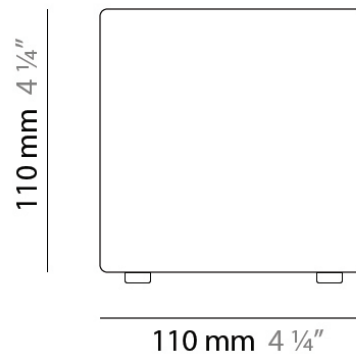

KUBIK PORTABLE

D84371

PROJECT _____

TYPE _____

NOTES _____

QUANTITY _____

DATE _____

GENERAL

Series: Kubik
Brand: Panzeri
Division: Design
Mounting Type: Portable
Mounting Location: Table
Subcategory: Table

PHYSICAL

Shape: Square
Length (mm): 110
Length (in): 4 ⁵/₁₆
Width (mm): 110
Width (in): 4 ⁵/₁₆
Height (mm): 110
Height (in): 4 ⁵/₁₆
Light Distribution: Omnidirectional
Weight (kg): 0.83
Weight (lbs): 1.82
Diffuser: Matte White Blown Glass
Fixture Finish: WHI
Fixture Material: Metal

ELECTRICAL

Input Wattage Range: 1 - 9 W
Lamp Type: LED
Input Wattage (W): 9.5
Total Output Wattage (W): 8
Dimming: Non-Dimmable
Driver Included: Yes
Driver Location: Integrated
Driver Type: Constant Current - 120Vac
Driver Class: Class 2
Input Voltage (V): 120
Constant Current (MA): 350

LED

Number of LEDs: 1
Color Temperature (°K): 3000
Max. Delivered Lumen (lm): 667
CRI: >80 CRI
Lamp Life (hrs): 60000

OPTICAL

RATINGS AND CERTIFICATIONS

Certified By: CSA Certified to UL and CSA Standards
IP rating: IP20