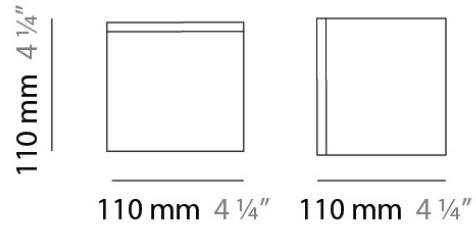

D83002

PROJECT	_____
TYPE	_____
NOTES	_____
QUANTITY	_____
DATE	_____

GENERAL

Series: Kubik
Brand: Panzeri
Division: Design
Mounting Type: Surface
Mounting Location: Ceiling
Subcategory: Ambient

PHYSICAL

Shape: Square
Length (mm): 110
Length (in): 4 ⁵/₁₆
Width (mm): 110
Width (in): 4 ⁵/₁₆
Height (mm): 110
Height (in): 4 ⁵/₁₆
Extension (mm): 100
Extension (in): 4 ⁵/₁₆
Light Distribution: Omnidirectional
Weight (kg): 0.69
Weight (lbs): 1.52
Diffuser: Matte White Blown Glass
Fixture Finish: WHI
Fixture Material: Metal

ELECTRICAL

Number of Lamps: 1
Lamp Type: LED Retrofit
Lamp Shape: T4
Bulb Included: Bulb Not Included
Total Output Wattage (W): 3
Max. Wattage Per Lamp (W): 3
Lamp Base: G9
Input Voltage (V): 120

LED

Nominal Lumen (lm): 650

OPTICAL

RATINGS AND CERTIFICATIONS

Certified By: CSA Certified to UL and CSA Standards
IP rating: IP40