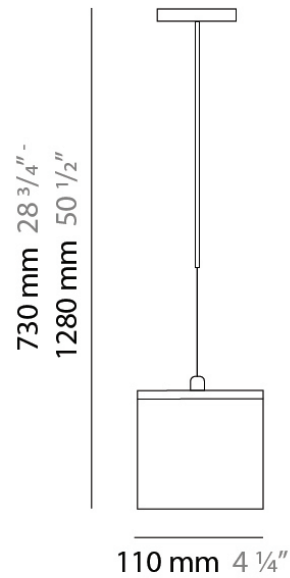

KUBIK SUSPENSION

D81433

GENERAL

Series: Kubik
Brand: Panzeri
Division: Design
Mounting Type: Suspension
Mounting Location: Ceiling
Subcategory: Pendant

PHYSICAL

Shape: Square
Length (mm): 110
Length (in): 4 ⁵/₁₆
Width (mm): 110
Width (in): 4 ⁵/₁₆
Height (mm): 730
Height (in): 28 ³/₄
Max. Overall Height (mm): 1283
Max. Overall Height (in): 50 ¹/₂
Light Distribution: Omnidirectional
Weight (kg): 1.56
Weight (lbs): 3.43
Diffuser: Matte White Blown Glass
Fixture Finish: WHI
Fixture Material: Metal

ELECTRICAL

Input Wattage Range: 10 - 19 W
Lamp Type: LED
Input Wattage (W): 9.5
Total Output Wattage (W): 8
Dimming: Non-Dimmable
Driver Included: Yes
Driver Location: Integrated
Driver Type: Constant Current - 120Vac
Driver Class: Class 2
Input Voltage (V): 120 - 277
Constant Current (mA): 500
Upon Request: (Not included - see components) Remote: 0-10Vdc dimming / Phase dimming @120Vac only / Non-dimming 1

LED

Number of LEDs: 1
Color Temperature (°K): 3000
Max. Delivered Lumen (lm): 1080
CRI: >80 CRI
Lamp Life (hrs): 60000

OPTICAL

RATINGS AND CERTIFICATIONS

Certified By: CSA Certified to UL and CSA Standards
IP rating: IP40

PROJECT	_____
TYPE	_____
NOTES	_____
QUANTITY	_____
DATE	_____